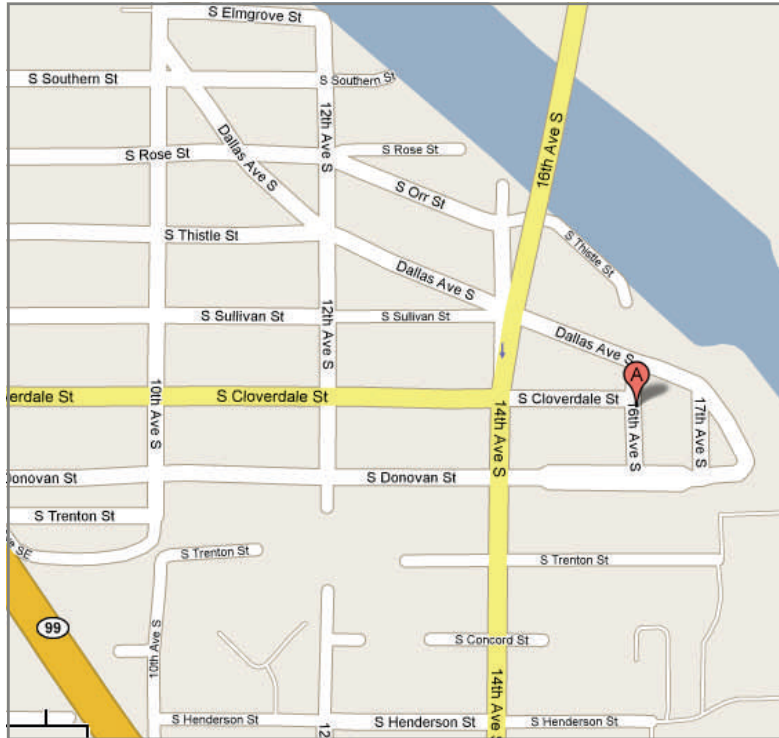

Caffè Umbria, Inc. 8620 16th Avenue South Seattle, Washington 98108 USA
 www.caffeumbria.com info@caffeumbria.com TEL 206.762.5300

FROM I-5 NORTH TOWARD SEATTLE

- Take exit 156 for State Hwy 599 N toward W Marginal Way / Tukwila go 0.5 miles
- Merge onto WA-599 N go 1.9 miles
- Continue on WA-99 N go 1.3 miles
- Take the 14th Ave S exit go 0.2 miles
- Turn left at 14th Ave S go 0.2 miles
- Slight right to stay on 14th Ave S go 0.3 miles
- Turn right at S Cloverdale St go 0.1 miles
- Turn right at 16th Ave S go 30 feet
- Destination will be on left

FROM I-5 SOUTH TOWARD SEATTLE

- Take exit 161 for Albro Pl toward Swift Ave go 0.3 miles
- Turn right at S Albro Pl go 0.3 miles
- Slight left at Ellis Ave S go 0.4 miles
- Turn left at E Marginal Way S go 0.5 miles
- Turn right at 16th Ave S go 0.5 miles
- Turn left at Dallas Ave S go 0.1 miles
- Turn right at 16th Ave S go 174 feet
- Destination will be on the left